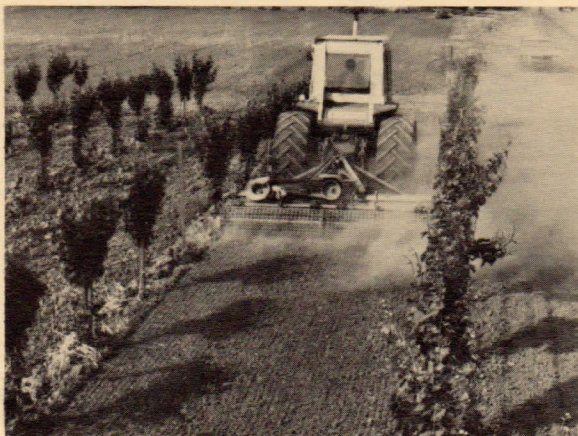

One of seven Northwest Tillers with mesh roller attachment in over 4000 acre Washington vineyard.

7' Tiller with mesh roller in Washington berry planting.

10' Tiller with mesh roller, Napa Valley, Calif., vineyard.

NORTHWEST ROTARY TILLER

For Vineyards and Berries

This is a special modification of the Standard Drive Tiller except the Gear Drive Assembly has been moved inside the tilling area. This is particularly suitable for vineyards and other applications where it is desirable to till close to plants, poles, etc., on both ends of the Tiller. With this modification it is possible to till within 1" to 2" from the outside Tiller frame. The Vineyard Tiller is available in 6', 7', 8', 9', and 10' widths.