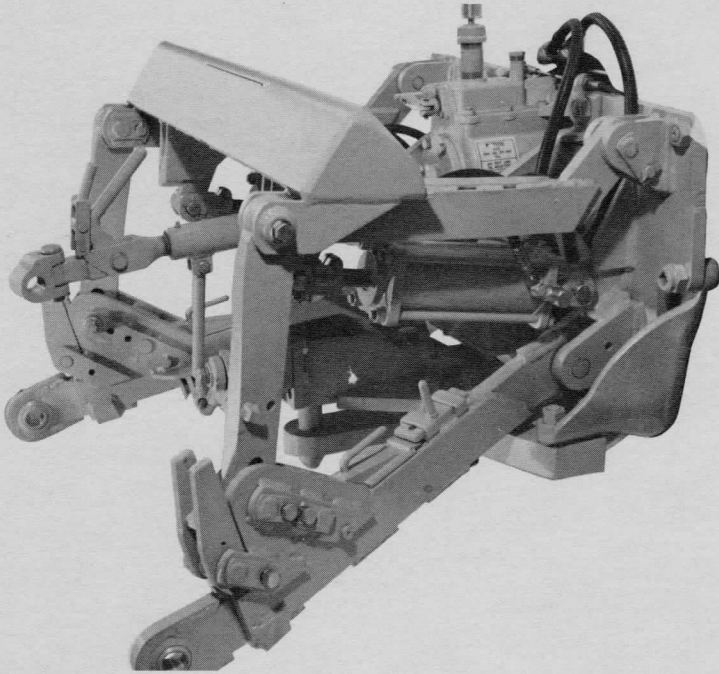

The **NORTHWEST** **3 Point Hitch** For Caterpillar Tractors

3 Point Hitch

5 Bottom 2 Way Plow

- Attaches by bolting to tractor without removal of standard swing drawbar.
- Drawbar can be used without removal of any part of 3 point.
- Lift range approximately 27 inches.
- #3 category implement attaching points.
- All pins and bushings case hardened.
- Latch type lower links to allow tractor operator to hook up to most implements without a helper.
- Allows mounting of NORTHWEST P.T.O. as shown above.
- Has full vertical float and allows optional self-levelling of implement.